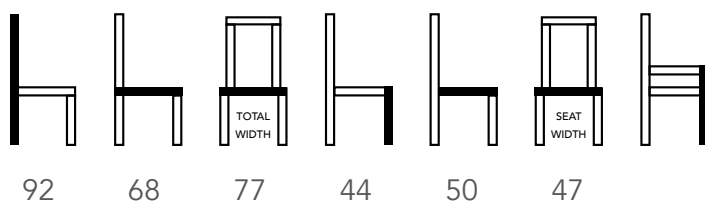

Extra images

### MATEN / MEASUREMENTS

### PACKING

<b>Package</b>	KARTON
<b>Nr. of pcs</b>	1
<b>Size of package</b>	96x68x77 CM
<b>Weight package</b>	15 kg