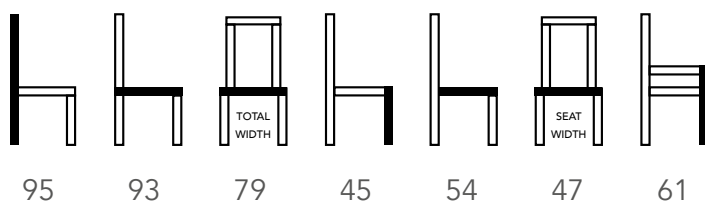

ANDREA

Technical information

Extra images

MATEN / MEASUREMENTS

EXTRA INFO

MATERIALS

Frame	Chipboard, Plywood
Zitting / Seat	foam
Poten / Legs	Metal
Back Filling	Foam T-2237- 4cm
Seat Filling	Foam T-3045-4cm

PACKING

Package	KARTON
Nr. of pcs	1
Size of package	97x95x82 CM
Weight package	20 kg