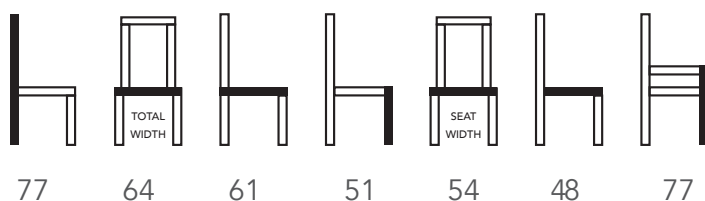

MATEN / MEASUREMENTS

EXTRA INFO

MATERIALS

Frame	Wood and plywood + steel
Zitting / Seat	Wood, plywood and polyether foam 50 - 30/110, 10 - 18/130
Rug / Back	Plywood and polyether foam 25+30 - 25/170, 10 - 18/130

PACKING

Package	KARTON
Nr. of pcs	1
Volume package	0,44
Weight model	10,55 KG
Weight package	113,2 KG