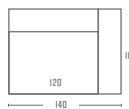

ELEMENT 135 SHORT ARM L/R