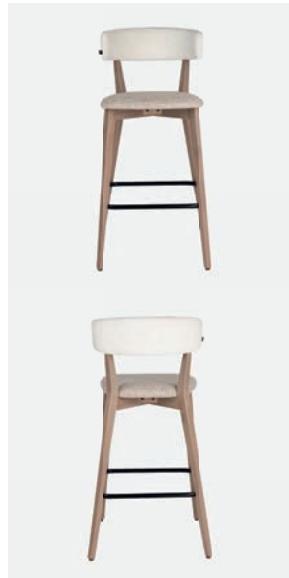

LINN

TECHNICAL INFORMATION

FRAME: BEECH/OAK WOOD AND PLYWOOD

BACK: PLYWOOD + POLYETHER FOAM 20 - T30

SEAT: PLYWOOD + POLYETHER FOAM 30+10 - T40

FABRIC: CHOOSE FROM 700+ MATERIALS AND COLORS

TH	TD	TW	SH	SD	SW	AH
93	55	53	65	44	48	-
108	55	53	80	44	48	-