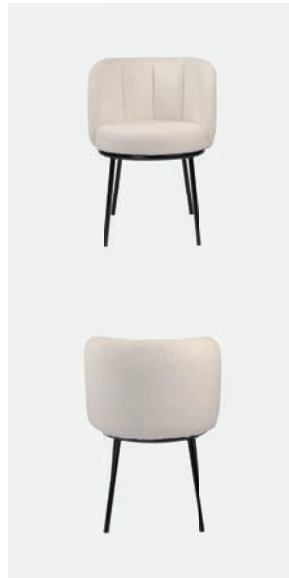

TEEL

TECHNICAL INFORMATION

FRAME:

BACK: T25

SEAT:

FABRIC: CHOOSE FROM 700+ MATERIALS AND COLORS

TH	TD	TW	SH	SD	SW	AH
80	57	59	52	46	44	76

PACKING